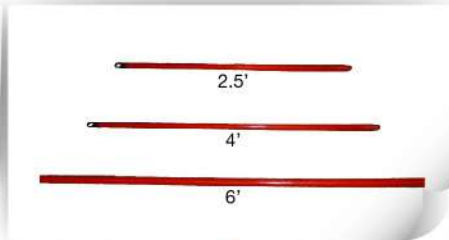

Full Colour Round Mop 330 grams – White, Red, Yellow, Green, Blue

Cotton Mop Refill
40cm / 60cm / 80cm / 100cm

Acrylic Dust Mop refill
40cm / 60cm / 80cm / 100cm

Dust mop frame
40cm / 60cm / 80cm / 100cm

Lamb Wool Refill & T Bar

Window Squeegee

Aluminium Handle 4' and 5'

Wood Handle 2.5' and 4' and 5'

Metal Handle 4'

Size:
2 x 1.5 m
3 x 2 m
3 x 3 m

Aluminium Telescopic Size: 2 x 1.5 meter, 3 x 2 meter and 3 x 3 meter.