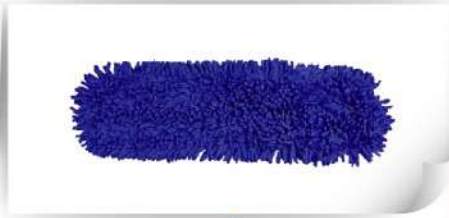

Full Colour Round Mop 330 grams – White, Red, Yellow, Green, Blue

Cotton Mop Refill
40cm / 60cm / 80cm / 100cm

Acrylic Dust Mop refill
40cm / 60cm / 80cm / 100cm

Dust mop frame
40cm / 60cm / 80cm / 100cm

Lamb Wool Refill & T Bar

Window Squeegee

Aluminium Handle 4' and 5'

Wood Handle 2.5' and 4' and 5'

Metal Handle 4'

Size:
2 x 1.5 m
3 x 2 m
3 x 3 m

Aluminium Telescopic Size: 2 x 1.5 meter, 3 x 2 meter and 3 x 3 meter.