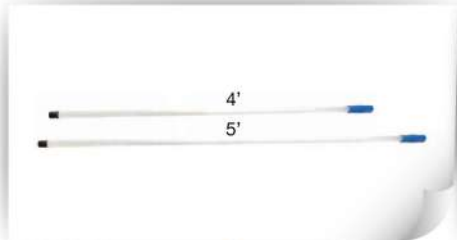

Full Colour Round Mop 330 grams – White, Red, Yellow, Green, Blue

Cotton Mop Refill
40cm / 60cm / 80cm / 100cm

Acrylic Dust Mop refill
40cm / 60cm / 80cm / 100cm

Dust mop frame
40cm / 60cm / 80cm / 100cm

Lamb Wool Refill & T Bar

Window Squeegee

Aluminium Handle 4' and 5'

Wood Handle 2.5' and 4' and 5'

Metal Handle 4'

Size:
2 x 1.5 m
3 x 2 m
3 x 3 m

Aluminium Telescopic Size: 2 x 1.5 meter, 3 x 2 meter and 3 x 3 meter.