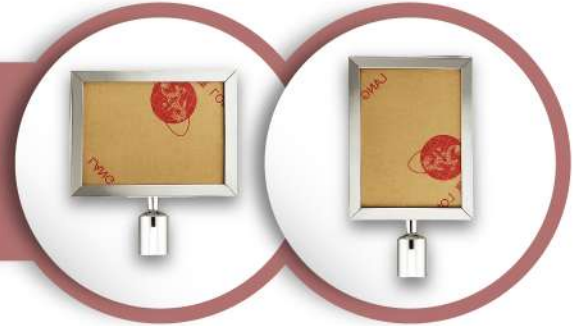

## Stainless Steel Frame For Self Retractable Belt Q-Up Stand

Size:  
a) A4  
b) A3

Both Horizontal & Vertical Frame Available.