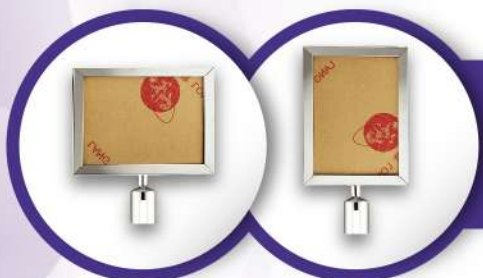

Stainless Steel Q-Up Stand with Ball Head

Pole: 50mm (Dia)
Base: 320mm (Dia)
Height: 910mm
Weight: 9kg

Stainless Steel Q-Up Stand with Crown Head

Pole: 50mm (Dia)
Base: 320mm (Dia)
Height: 910mm
Weight: 9kg

Velvet Rope For Q-Up Stand

Length: 1500mm

Stainless Steel Frame For Self Retractable Belt Q-Up Stand

a) A4 Frame Size: 250 (W) x 10 (D) x 33 (H) mm b) A3 Frame Size: 330 (W) x 10 (D) x 45 (H) mm

Both Horizontal & Vertical Frame Available.