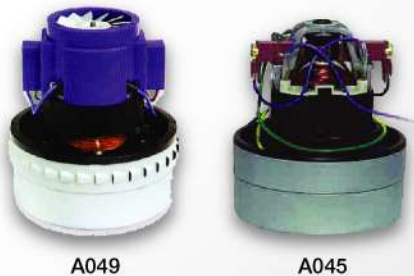

Vacuum

10 Liter Dry Vacuum Cleaner

Model Code: AS 102C

Technical Specification:

Function: Dry
 Mode of Cooling: Circulating air cooling
 Capacity: 10L
 Air Flow Rate: 48 L/S
 Power: 1000W
 Vacuum Suction: 210mBar
 Voltage: 220V -240V
 Length of Cable: 7m
 Height: 32cm
 Hose Diameter: Ø 36mm
 Tank Diameter: Ø 345mm
 Packing Size: 38x38x55cm

15 Liter Wet & Dry Vacuum Cleaner

**Model Code: (a) AS-15B (Plastic Body)
 (b) AS-15 (Stainless Steel Body)**

Technical Specification:

Function: Wet & Dry
 Mode of Cooling: Circulating air cooling
 Capacity: 15L
 Air Flow Rate: 48 L/S
 Power: 1000W
 Vacuum Suction: 210mBar
 Voltage: 220V - 240V
 Length of Cable: 7m
 Height: 55cm
 Hose Diameter: Ø 36mm
 Tank Diameter: Ø 345mm
 Packing Size: 43x43x61cm

60 Liter Wet & Dry Vacuum Cleaner

Model Code: AS-60-3J: Triple Motor (Tilt Function)

Technical Specification:

Function: Wet & Dry
 Mode of Cooling: Circulating air cooling
 Capacity: 60L
 Air Flow Rate: 106 L/S
 Power: 3000W (Triple Motor)
 Vacuum Suction: 250mBar
 Voltage: 220V - 240V
 Length of Cable: 8m Height: 90cm
 Hose Diameter: Ø 40mm
 Tank Diameter: Ø 440mm
 Packing Size: 63.5x56x99cm

Vacuum Motor

**Model Code: (a) A-050: Dry Motor
(b) A-051: Wet & Dry Motor**

Technical Specification:
Power: 1000W

Polisher Motor

Model Code: A-043

Technical Specification:
Power: 1000W

Italy Motor

Vacuum Motor