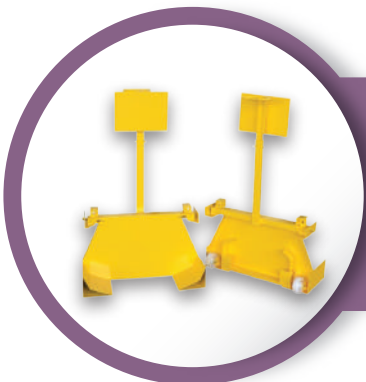

Traffic Cone

- a) Model: BP18
Height: 500mm
Base Size: 280mm x 280mm
- c) Model: BP 40
Height: 1000mm
Base Size: 490mm x 490mm

- b) Model: BP 30
Height: 750mm
Base Size: 380mm x 380mm

Elastic Pole

Size: 80 (Dia) x 750 (H)mm
Material: PU (Heavy Duty) or PE

No Parking/ Visitor Parking/ V.I.P Parking/ Full Parking Stand

Dimension:
Top : 460mm
Base : 460 (L) x 300 (W) mm
Height : 1210mm

Reserve Parking/ Loading & Unloading/ Pick-Up & Drop-Off/ OKU Parking/ Tow-Away Zone/ Clamping Zone Stand

Dimension:
Top : 500 (L) x 300 (W) mm
Base : 460 (L) x 300 (W) mm
Height : 1210mm

Wheel Lock

- Size:
- a) Wheel From 12" to 17"
 - b) Wheel From 16" to 23"