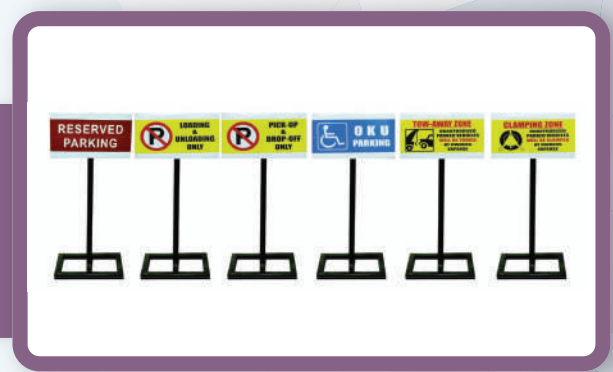

Traffic Cone

- a) Model: BP18
Height: 500mm
Base Size: 280mm x 280mm
- c) Model: BP 40
Height: 1000mm
Base Size: 490mm x 490mm

- b) Model: BP 30
Height: 750mm
Base Size: 380mm x 380mm

Elastic Pole

Size: 80 (Dia) x 750 (H)mm
Material: PU (Heavy Duty) or PE

No Parking/ Visitor Parking/ V.I.P Parking/ Full Parking Stand

Dimension:
Top : 460mm
Base : 460 (L) x 300 (W) mm
Height : 1210mm

Reserve Parking/ Loading & Unloading/ Pick-Up & Drop-Off/ OKU Parking/ Tow-Away Zone/ Clamping Zone Stand

Dimension:
Top : 500 (L) x 300 (W) mm
Base : 460 (L) x 300 (W) mm
Height : 1210mm

Wheel Lock

- Size:
- a) Wheel From 12" to 17"
 - b) Wheel From 16" to 23"