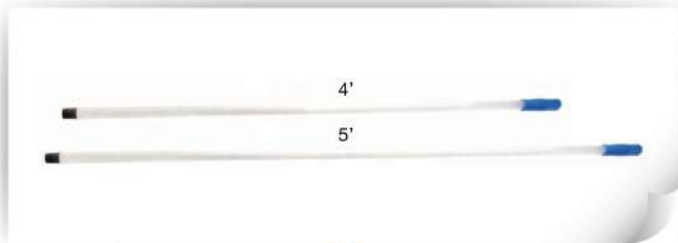

Full Colour Round Mop 330 grams – White, Red, Yellow, Green, Blue

Cotton Mop Refill  
40cm / 60cm / 80cm / 100cm

Acrylic Dust Mop refill  
40cm / 60cm / 80cm / 100cm

Dust mop frame  
40cm / 60cm / 80cm / 100cm

Lamb Wool & T Bar

Window Squeegee

Aluminium Handle 4' and 5'

Aluminium Handle 4' and 5'

Size:  
2 x 1.5 m  
3 x 2 m  
3 x 3 m

Aluminium Telescopic Size: 2 x 1.5 meter, 3 x 2 meter and 3 x 3 meter.

Nylon Broom Refill

24" Rubber Floor Squeegee

16" Floor Squeegee Big (Lion Star)

Floor Squeegee

Battery D and AA

Good Morning towel

Microfiber Cloth - 40cm x 40cm  
a) Normal Type (Colour Available: Yellow, Blue, Green and Pink)  
b) Glass Type (Colour Available: Blue)