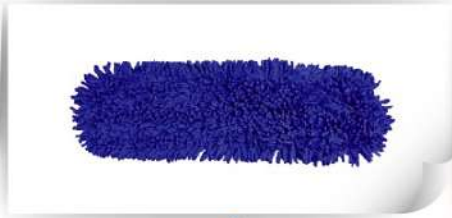

Full Colour Round Mop 330 grams – White, Red, Yellow, Green, Blue

Cotton Mop Refill  
40cm / 60cm / 80cm / 100cm

Acrylic Dust Mop refill  
40cm / 60cm / 80cm / 100cm

Dust mop frame  
40cm / 60cm / 80cm / 100cm

Lamb Wool & T Bar

Window Squeegee

Aluminium Handle 4' and 5'

Aluminium Handle 4' and 5'

Size:  
2 x 1.5 m  
3 x 2 m  
3 x 3 m

Aluminium Telescopic Size: 2 x 1.5 meter, 3 x 2 meter and 3 x 3 meter.

Nylon Broom Refill

24" Rubber Floor Squeegee

16" Floor Squeegee Big (Lion Star)

Floor Squeegee

Battery D and AA

Good Morning towel

Microfiber Cloth - 40cm x 40cm  
a) Normal Type (Colour Available: Yellow, Blue, Green and Pink)  
b) Glass Type (Colour Available: Blue)