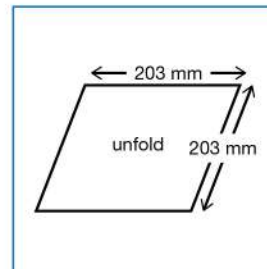

2 Wet Tissue

No	Code	Specification	Packing
1	Wet Tissue Plastic Colour: Pink, Red, Yellow, Maroon, Purple, Blue, White	203mm x 203mm x 1ply	100 pcs x 10 packs x 1 ctn
2	Wet Tissue Aluminium Foil Colour: Silver, Light Green, Golden, Black, Red, Yellow, Maroon, Purple	203mm x 203mm x 1ply	100 pcs x 10 packs x 1 ctn