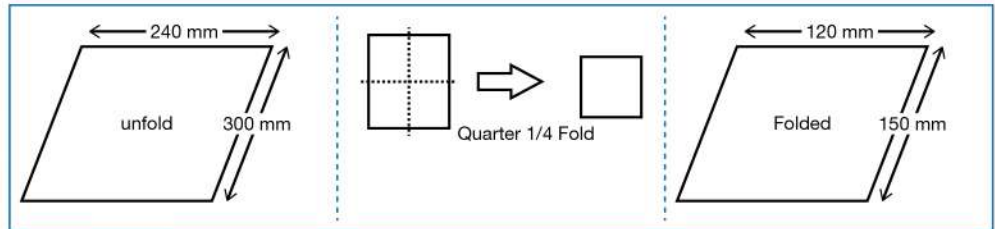

Restaurant Products

1 Serviette

No	Code	Specification	Packing
1	Serviette Recycle (Pink or White)	240mm x 300mm x 1ply	100 grams x 60 packs x 1ctn
2	Serviette 50 Pulp	240mm x 300mm x 1ply	50 sheets x 60 packs x 1 ctn
3	Serviette 100 Pulp	240mm x 300mm x 1ply	100 sheets x 60 packs x 1 ctn

Note: Logo Printing Available