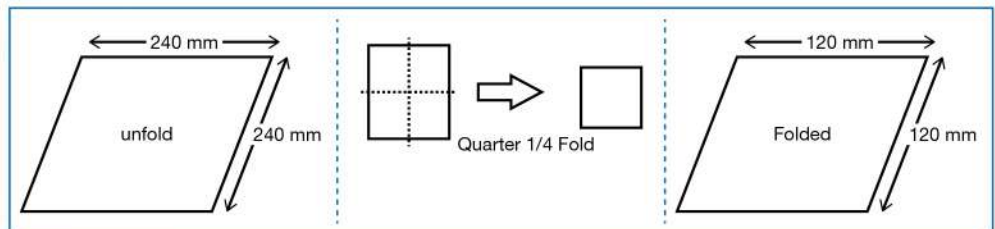

2 Cocktails Napkins

No	Code	Specification	Packing	Total Sheets
1	Cocktails 1ply Pulp	240mm x 240mm x 1ply	250 sheets x 20 packs x 1 ctn (Plastic) 200 sheets x 25 packs x 1 ctn (Box)	5000 sheets 5000 sheets
2	Cocktails 2ply Pulp	240mm x 240mm x 2ply	100 sheets x 50 packs x 1 ctn (Plastic) 250 sheets x 20 packs x 1 ctn (Box)	5000 sheets 5000 sheets
3	Cocktails Kraft Recycle	240mm x 240mm x 2ply	100 sheets x 50 packs x 1 ctn	5000 sheets
4	Cocktails Quilted Pulp	240mm x 240mm x 1ply	250 sheets x 24 packs x 1 ctn	6000 sheets

Note: Logo Printing Available