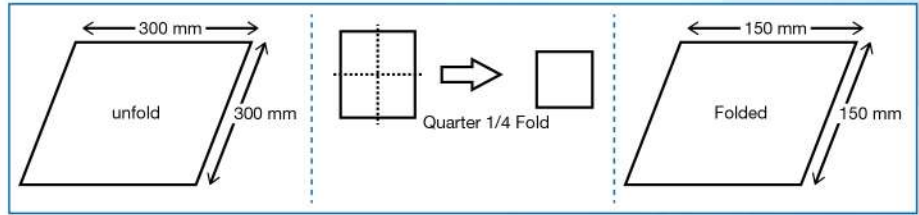

3 Luncheon Napkins

No	Code	Specification	Packing	Total Sheets
1	Luncheon Big 1ply Pulp	330mm x 330mm x 1ply	200 sheets x 30 packs x 1ctn	6000 sheets
2	Luncheon Big 2ply Pulp	330mm x 330mm x 2ply	100 sheets x 30 packs x 1ctn	3000 sheets
3	Luncheon Small 1ply Pulp	300mm x 300mm x 1ply	200 sheets x 30 packs x 1ctn	6000 sheets
4	Luncheon Small 2ply Pulp	300mm x 300mm x 2ply	100 sheets x 30 packs x 1ctn	3000 sheets
5	Luncheon Kraft Recycle	310mm x 320mm x 2ply	100 sheets x 30 packs x 1ctn	3000 sheets

Note: Logo Printing Available