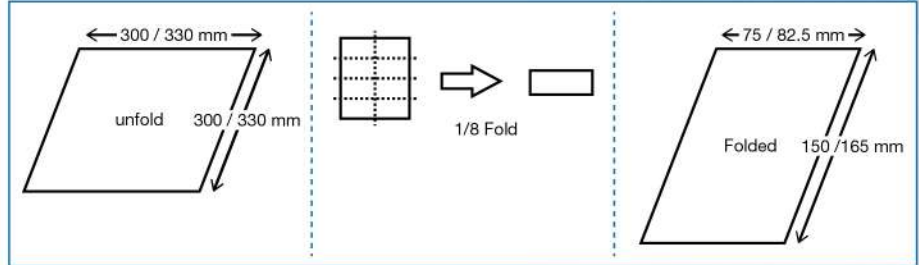

3 Luncheon Napkins

No	Code	Specification	Packing	Total Sheets
1	Luncheon Big 1ply Pulp	330mm x 330mm x 1ply	200 sheets x 30 packs x 1ctn	6000 sheets
2	Luncheon Big 2ply Pulp	330mm x 330mm x 2ply	100 sheets x 30 packs x 1ctn	3000 sheets
3	Luncheon Small 1ply Pulp	300mm x 300mm x 1ply	200 sheets x 30 packs x 1ctn	6000 sheets
4	Luncheon Small 2ply Pulp	300mm x 300mm x 2ply	100 sheets x 30 packs x 1ctn	3000 sheets
5	Luncheon Kraft Recycle	310mm x 320mm x 2ply	100 sheets x 30 packs x 1ctn	3000 sheets

Note: Logo Printing Available