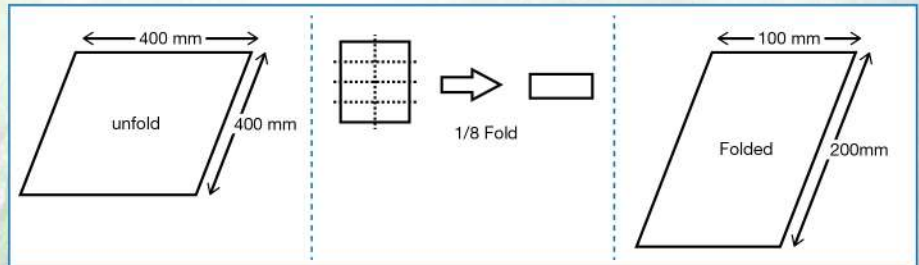

4 Dinner Napkins

No	Code	Specification	Packing
1	Dinner 1ply Pulp	400mm x 400mm x 1ply	250 sheets x 12 packs x 1ctn
2	Dinner 2ply Pulp	400mm x 400mm x 2ply	100 sheets x 20 packs x 1ctn
3	Dinner Kraft Recycle	400mm x 400mm x 2ply	100 sheets x 20 packs x 1ctn
4	Dinner Quilted Pulp	400mm x 400mm x 1ply	100 sheets x 10 packs x 1ctn

Note: Logo Printing Available